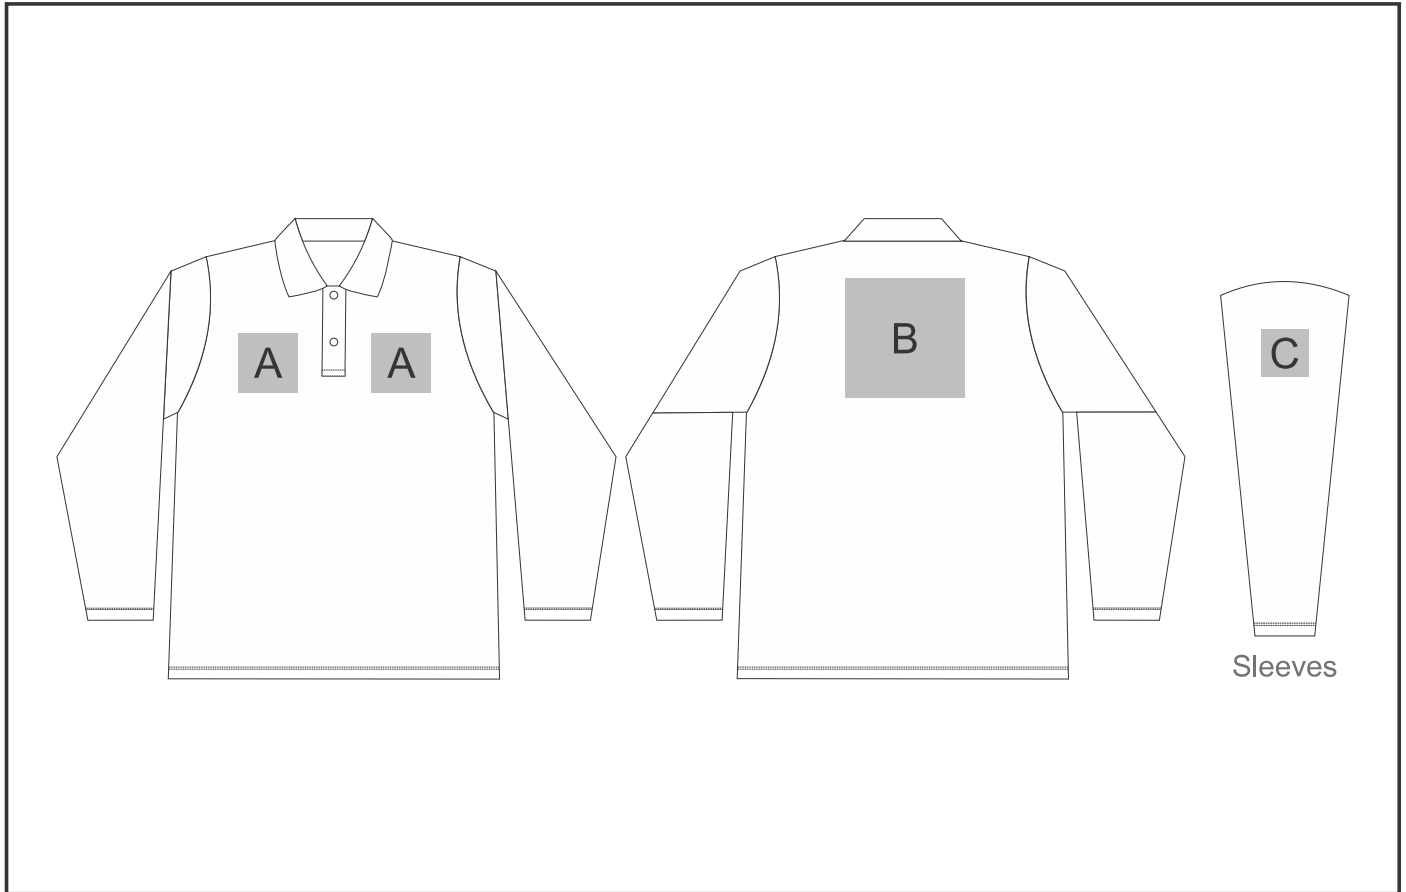

## Mens Long Sleeve Elemental Golf Shirt

### Need to know:

- 1-Position Digital Transfer (setup fee applies)
- DTC/EMB inclusive Parameters: Left/Right Chest or Back = 100mm x 100mm

## **Position A**

1. Embroidery (EM-CLOTHING)  
N/A  
Size: 100mm wide x 100mm high
2. Digital Transfer Clothing A6 (DTC-A6)  
Full Colour  
Size: 100mm wide x 100mm high
3. Silicone (STP-A)  
N/A  
Size: 30mm wide x 30mm high
4. Silicone (STP-B)  
N/A  
Size: 50mm wide x 50mm high
5. Silicone (STP-C)  
N/A  
Size: 80mm wide x 80mm high
6. Silicone (STP-D)  
N/A  
Size: 100mm wide x 40mm high

## **Position B**

1. Embroidery (EM-CLOTHING)  
N/A  
Size: 200mm wide x 200mm high
2. Digital Transfer Clothing A6 (DTC-A6)  
Full Colour  
Size: 105mm wide x 148mm high
3. Digital Transfer Clothing A5 (DTC-A5)  
Full Colour  
Size: 210mm wide x 148mm high
4. Silicone (STP-A)  
N/A  
Size: 30mm wide x 30mm high
5. Silicone (STP-B)  
N/A  
Size: 50mm wide x 50mm high
6. Silicone (STP-C)  
N/A  
Size: 80mm wide x 80mm high
7. Silicone (STP-D)  
N/A  
Size: 120mm wide x 40mm high